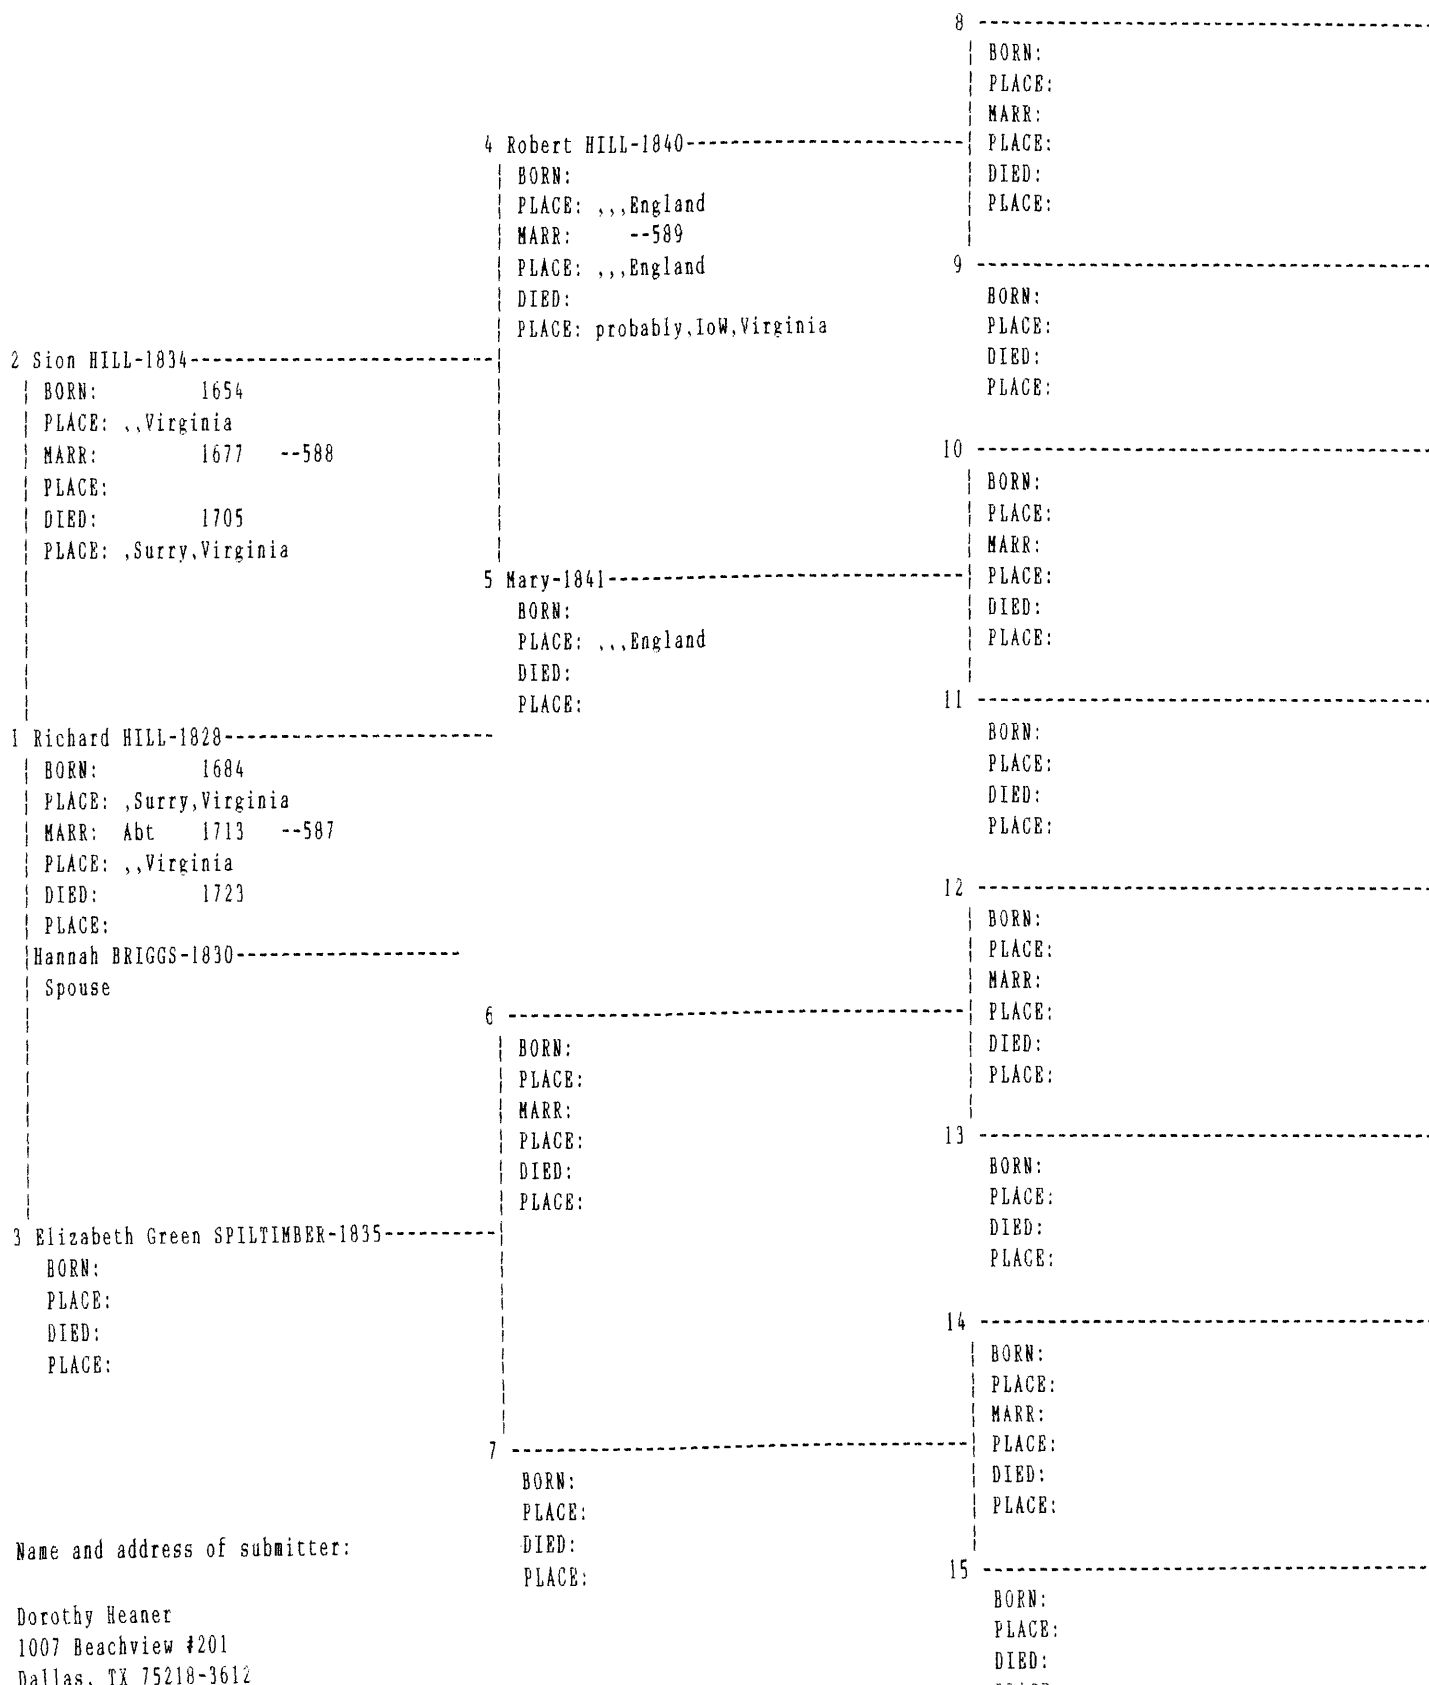

PEDIGREE CHART

25 Feb 1994

Chart no. 6

Number 1 on this chart is the same as no. 8 on chart no. 3

Name and address of submitter:

Dorothy Heaner
1007 Beachview #201
Dallas, TX 75218-3612