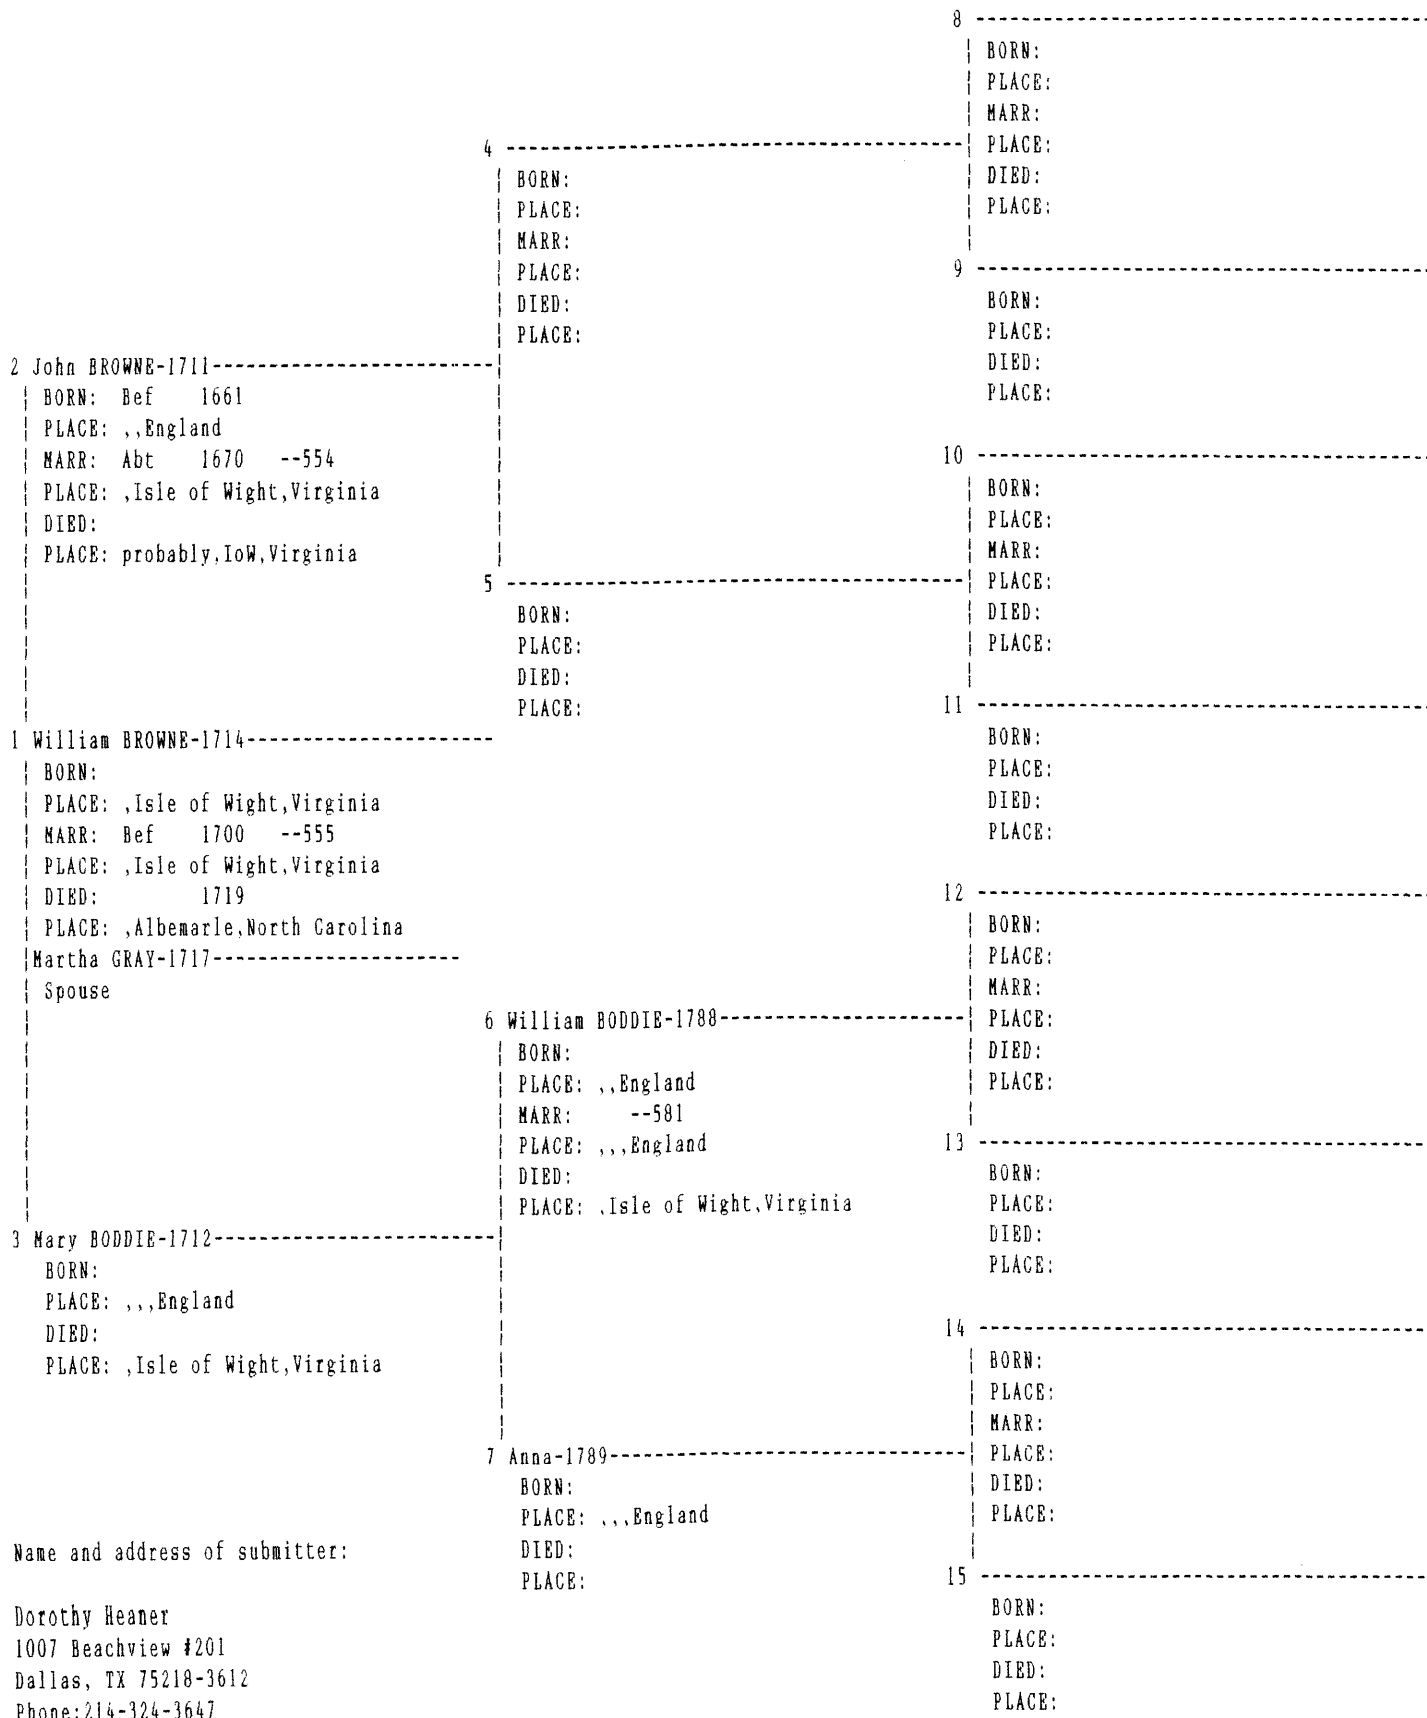

PEDIGREE CHART

25 Feb 1994

Chart no. 5

Number 1 on this chart is the same as no. 8 on chart no. 2

Name and address of submitter:

Dorothy Heaner
1007 Beachview #201
Dallas, TX 75218-3612
Phone: 214-324-3647